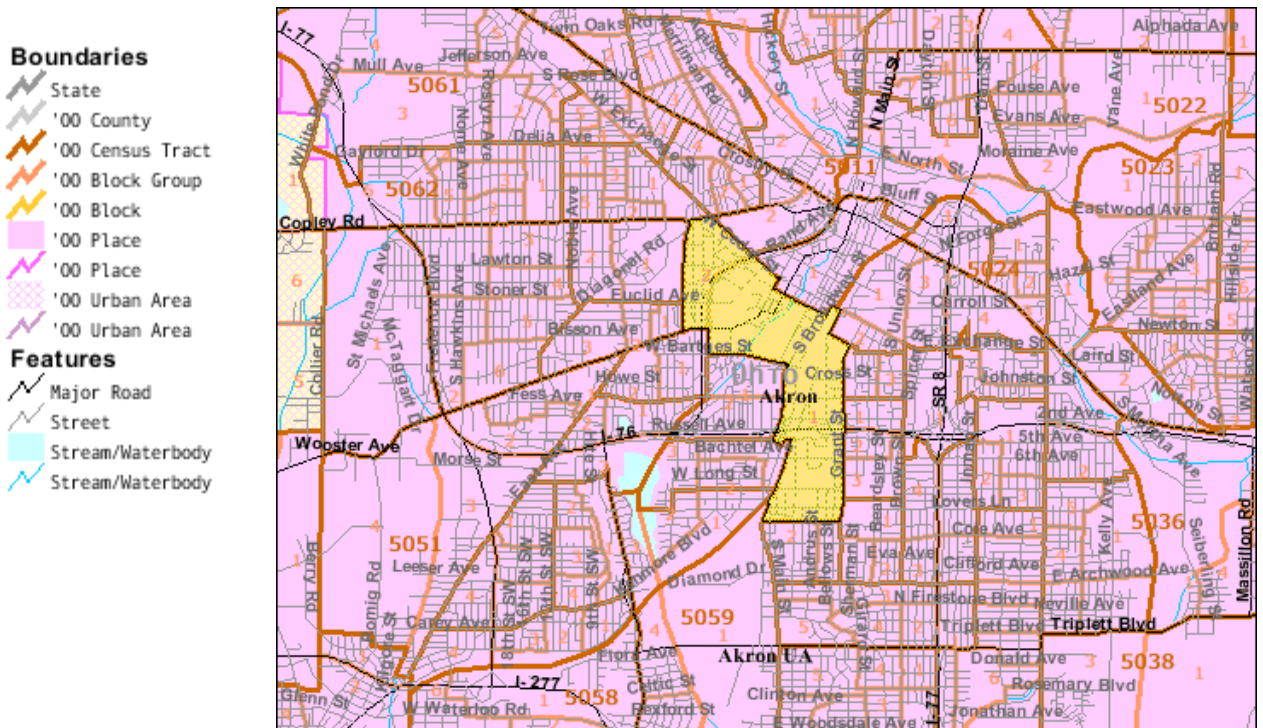

ATTACHMENT 13

Census Summary Sheets

U.S. Census Bureau

Census Tract 5068, Summit County, Ohio

Population	Total of Census Tract 5068, Summit County, Ohio
Total	2,516

Race (Individual, 100% Data)	Census Tract Total, Summit County, Ohio	Percentage
Minority (Black or African American, American Indian and Alaskan Native, Asian, Native Hawaiian, Other Pacific Islander, Other Race or Two or more races)	1,778	70.7%

Poverty Status (Individual, Sample Data)	Census Tracts Total, Summit County, Ohio	Percentage
Income in 1999 below poverty level:	634	36.1%

U.S. Census Bureau
Census 2000

U.S. Census Bureau

Census Tract 5013.01, Summit County, Ohio

- Boundaries**
- State
 - '00 County
 - '00 Census Tract
 - '00 Block Group
 - '00 Block
 - '00 Place
 - '00 Place
 - '00 Urban Area
 - '00 Urban Area
- Features**
- Major Road
 - Street
 - Stream/Waterbody
 - Stream/Waterbody

Census Tract 5013.02, Summit County, Ohio

- Boundaries**
- State
 - '00 County
 - '00 Census Tract
 - '00 Block Group
 - '00 Block
 - '00 Place
 - '00 Place
 - '00 Urban Area
 - '00 Urban Area
- Features**
- Major Road
 - Street
 - Stream/Waterbody
 - Stream/Waterbody