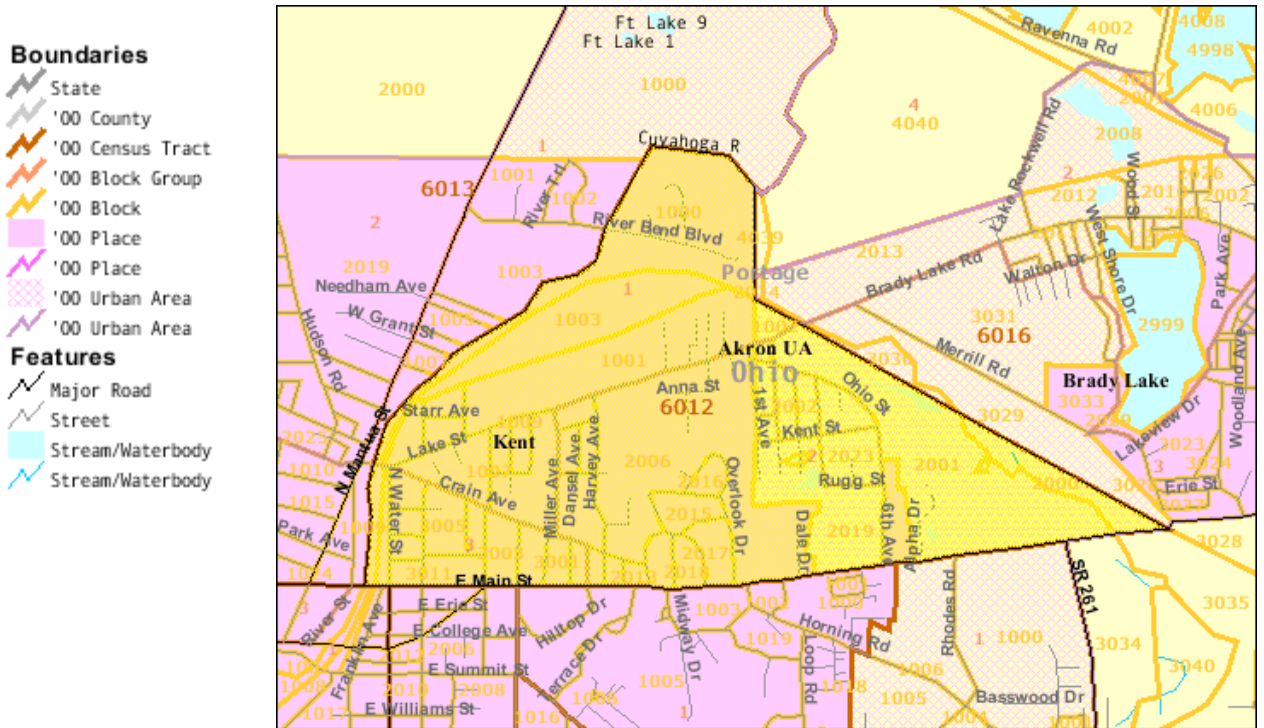

U.S. Census Bureau

Census Tract 6012, Portage County, Ohio

Population	Total of Census Tract 6012, Portage County, Ohio
Total	4,353

Race (Individual, 100% Data)	Census Tract Total, Portage County, Ohio	Percentage
Minority (Black or African American, American Indian and Alaskan Native, Asian, Native Hawaiian, Other Pacific Islander, Other Race or Two or more races)	343	7.9%

Poverty Status (Individual, Sample Data)	Census Tracts Total, Portage County, Ohio	Percentage
Income in 1999 below poverty level:	859	20.3%

U.S. Census Bureau
Census 2000