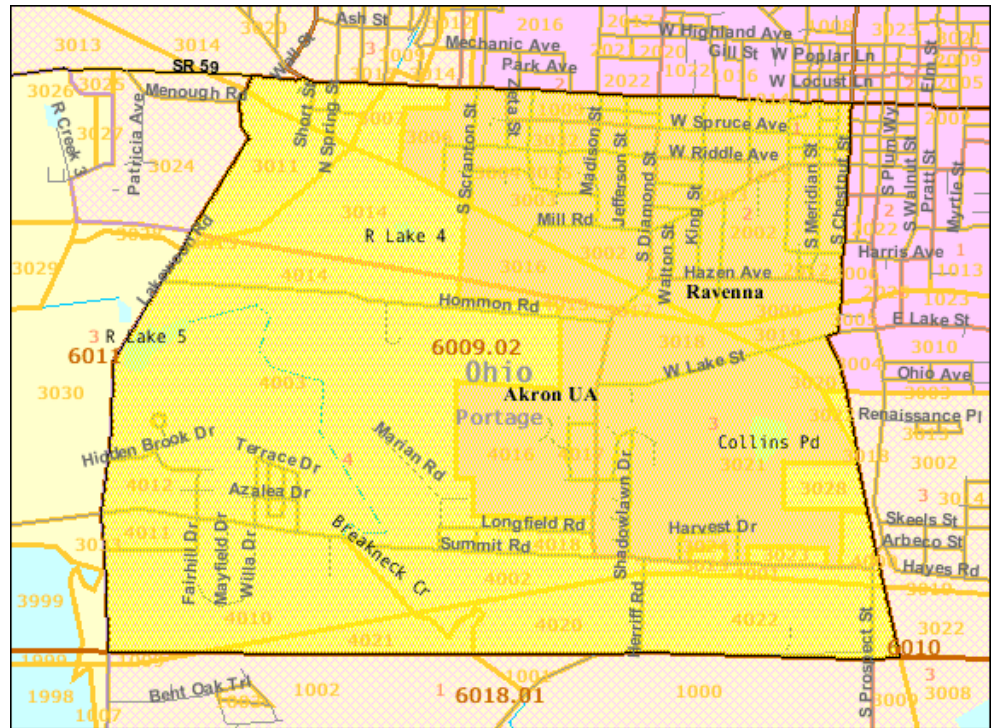

U.S. Census Bureau

Census Tract 6009.02, Portage County, Ohio

1. **Boundaries**
2. State
   - '00 County
   - '00 Census Tract
   - '00 Block Group
   - '00 Block
   - '00 Place
   - '00 Place
   - '00 Urban Area
   - '00 Urban Area
3. **Features**
4. Major Road
   - Street
   - Stream/Waterbody
   - Stream/Waterbody

Population	Total of Census Tract 6009.02, Portage County, Ohio
Total	4,918

Race (Individual, 100% Data)	Census Tract Total, Portage County, Ohio	Percentage
Minority (Black or African American, American Indian and Alaskan Native, Asian, Native Hawaiian, Other Pacific Islander, Other Race or Two or more races)	179	3.6%

Poverty Status (Individual, Sample Data)	Census Tracts Total, Portage County, Ohio	Percentage
Income in 1999 below poverty level:	296	6.0%

U.S. Census Bureau
Census 2000