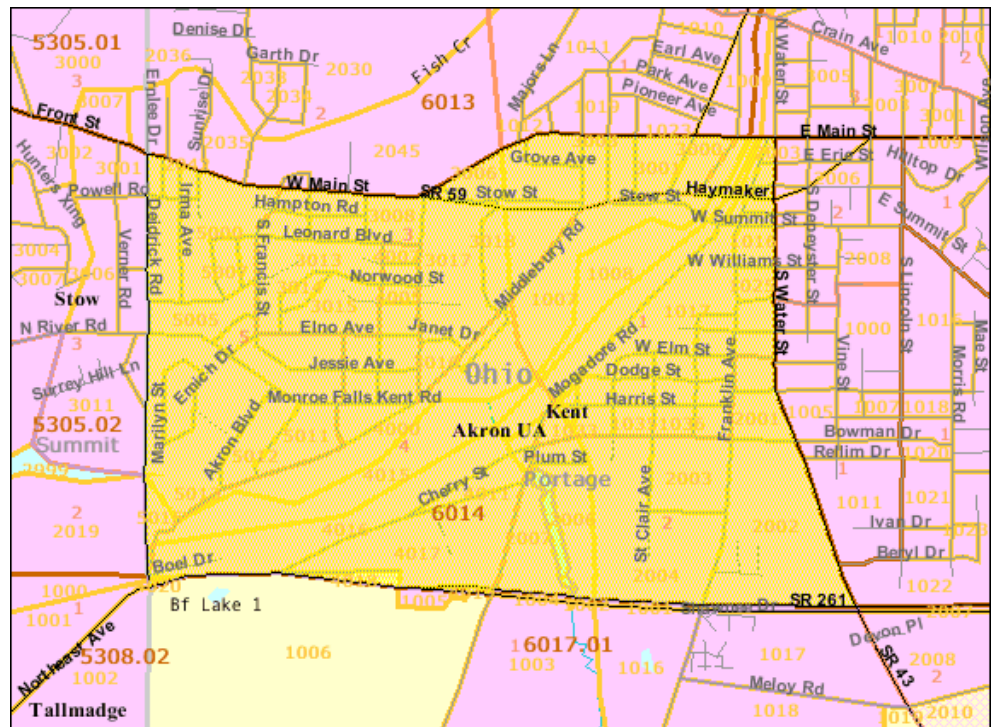

Census Tract 6014, Portage County, Ohio

1. **Boundaries**
2. State
   - '00 County
   - '00 Census Tract
   - '00 Block Group
   - '00 Block
   - '00 Place
   - '00 Place
   - '00 Urban Area
   - '00 Urban Area
3. **Features**
4. Major Road
   - Street
   - Stream/Waterbody
   - Stream/Waterbody