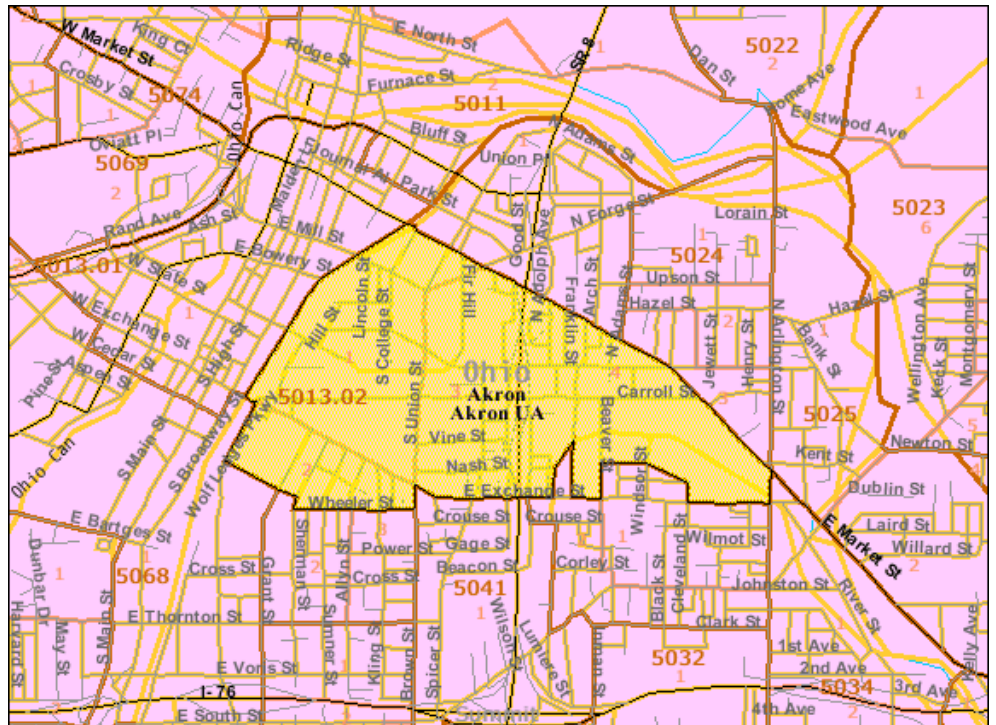

ATTACHMENT 13

Census Summary Sheets

U.S. Census Bureau

Census Tract 5068, Summit County, Ohio

Population	Total of Census Tract 5068, Summit County, Ohio
Total	2,516

Race (Individual, 100% Data)	Census Tract Total, Summit County, Ohio	Percentage
Minority (Black or African American, American Indian and Alaskan Native, Asian, Native Hawaiian, Other Pacific Islander, Other Race or Two or more races)	1,778	70.7%

Poverty Status (Individual, Sample Data)	Census Tracts Total, Summit County, Ohio	Percentage
Income in 1999 below poverty level:	634	36.1%

U.S. Census Bureau
Census 2000

U.S. Census Bureau

Census Tract 5013.01, Summit County, Ohio

- Boundaries**
- State
 - '00 County
 - '00 Census Tract
 - '00 Block Group
 - '00 Block
 - '00 Place
 - '00 Place
 - '00 Urban Area
 - '00 Urban Area
- Features**
- Major Road
 - Street
 - Stream/Waterbody
 - Stream/Waterbody

Census Tract 5013.02, Summit County, Ohio

- Boundaries**
- State
 - '00 County
 - '00 Census Tract
 - '00 Block Group
 - '00 Block
 - '00 Place
 - '00 Place
 - '00 Urban Area
 - '00 Urban Area
- Features**
- Major Road
 - Street
 - Stream/Waterbody
 - Stream/Waterbody