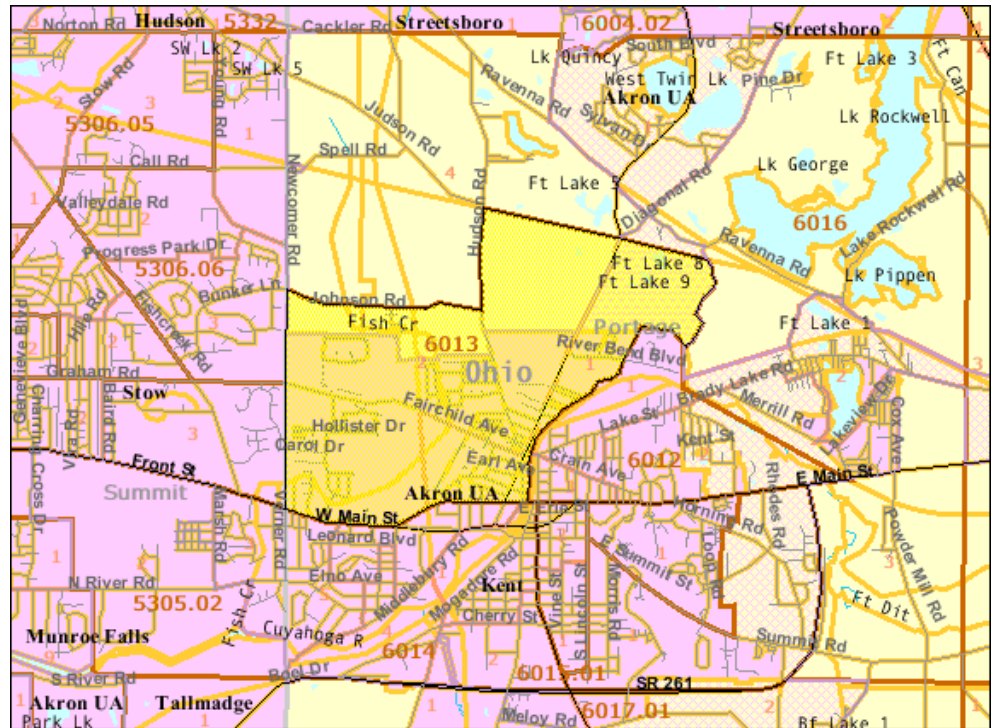

U.S. Census Bureau

Census Tract 6013, Portage County, Ohio

1. **Boundaries**
2. State
   - '00 County
   - '00 Census Tract
   - '00 Block Group
   - '00 Block
   - '00 Place
   - '00 Place
   - '00 Urban Area
   - '00 Urban Area
3. **Features**
4. Major Road
   - Street
   - Stream/Waterbody
   - Stream/Waterbody