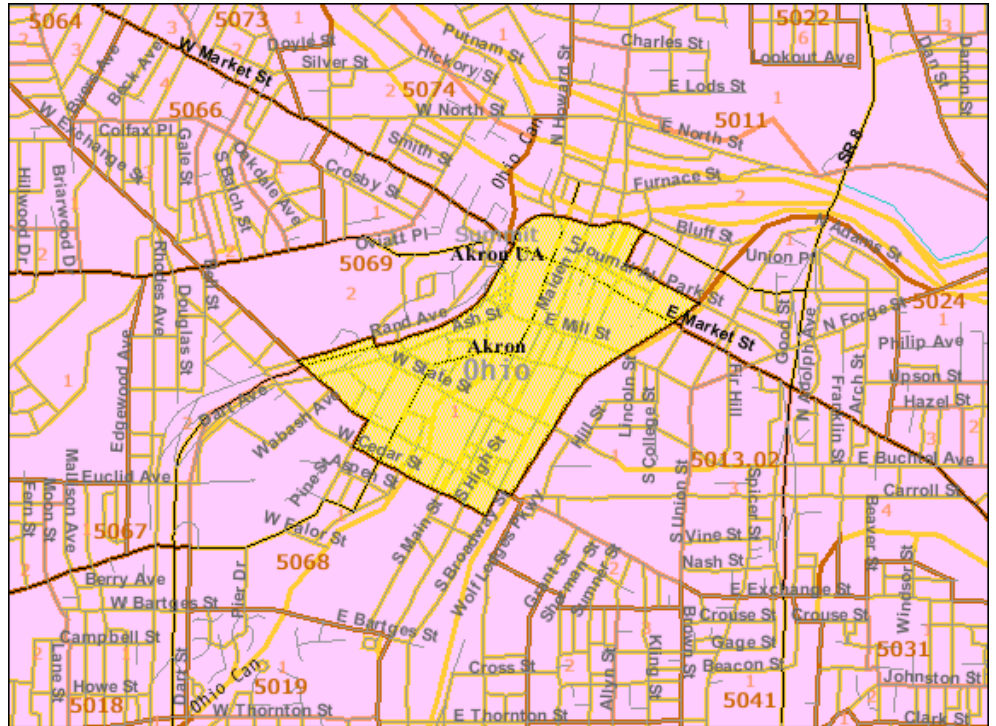

ATTACHMENT 13

Census Summary Sheets

U.S. Census Bureau

Census Tract 5068, Summit County, Ohio

Population	Total of Census Tract 5068, Summit County, Ohio
Total	2,516

Race (Individual, 100% Data)	Census Tract Total, Summit County, Ohio	Percentage
Minority (Black or African American, American Indian and Alaskan Native, Asian, Native Hawaiian, Other Pacific Islander, Other Race or Two or more races)	1,778	70.7%

Poverty Status (Individual, Sample Data)	Census Tracts Total, Summit County, Ohio	Percentage
Income in 1999 below poverty level:	634	36.1%

U.S. Census Bureau
Census 2000

U.S. Census Bureau

Census Tract 5013.01, Summit County, Ohio

- Boundaries**
- State
 - '00 County
 - '00 Census Tract
 - '00 Block Group
 - '00 Block
 - '00 Place
 - '00 Place
 - '00 Urban Area
 - '00 Urban Area
- Features**
- Major Road
 - Street
 - Stream/Waterbody
 - Stream/Waterbody

Census Tract 5013.02, Summit County, Ohio

- Boundaries**
- State
 - '00 County
 - '00 Census Tract
 - '00 Block Group
 - '00 Block
 - '00 Place
 - '00 Place
 - '00 Urban Area
 - '00 Urban Area
- Features**
- Major Road
 - Street
 - Stream/Waterbody
 - Stream/Waterbody