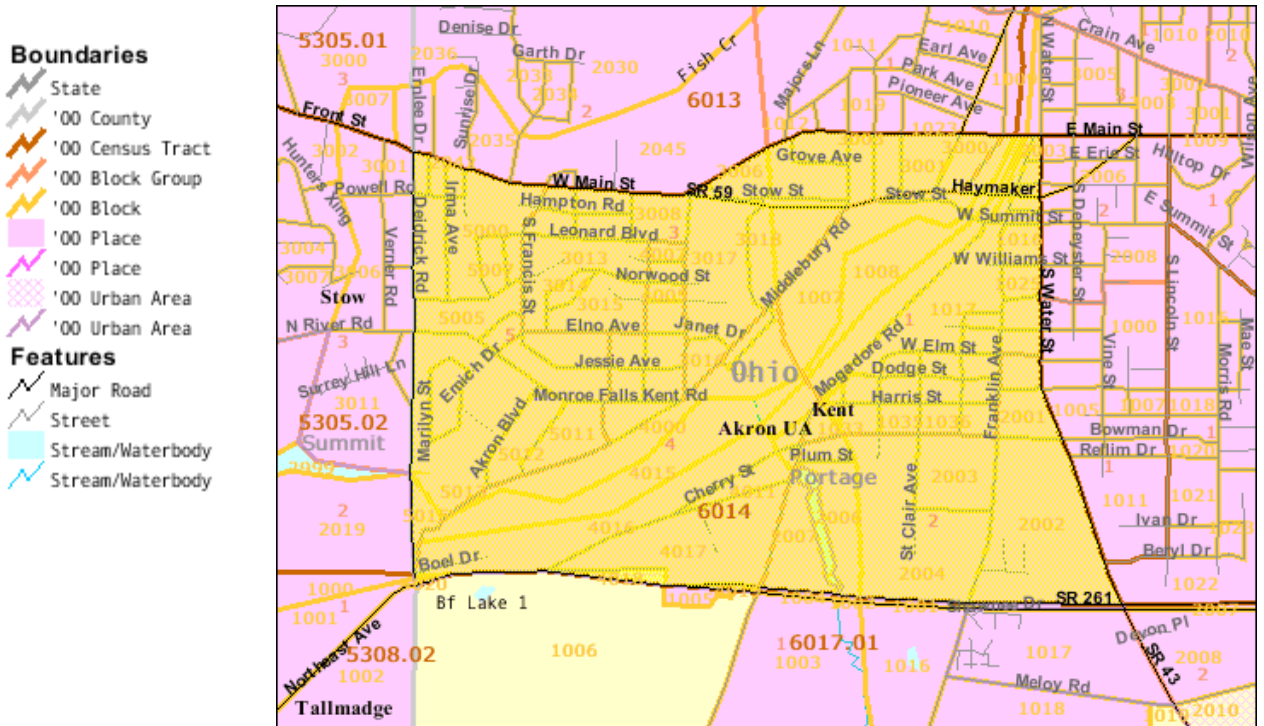

ATTACHMENT 13

Census Summary Sheets

U.S. Census Bureau

Census Tract 5068, Summit County, Ohio

Population	Total of Census Tract 5068, Summit County, Ohio
Total	2,516

Race (Individual, 100% Data)	Census Tract Total, Summit County, Ohio	Percentage
Minority (Black or African American, American Indian and Alaskan Native, Asian, Native Hawaiian, Other Pacific Islander, Other Race or Two or more races)	1,778	70.7%

Census Tract 5013.02, Summit County, Ohio

- Boundaries**
- State
 - '00 County
 - '00 Census Tract
 - '00 Block Group
 - '00 Block
 - '00 Place
 - '00 Place
 - '00 Urban Area
 - '00 Urban Area
- Features**
- Major Road
 - Street
 - Stream/Waterbody
 - Stream/Waterbody

Population	Total of Census Tracts 5013.01 and 5013.02, Summit County, Ohio
Total	7,452

Race (Individual, 100% Data)	Census Tract Total, Summit County, Ohio	Percentage
Minority (Black or African American, American Indian and Alaskan Native, Asian, Native Hawaiian, Other Pacific Islander, Other Race or Two or more races)	3,168	42.5%

Poverty Status (Individual, Sample Data)	Census Tracts Total, Summit County, Ohio	Percentage
Income in 1999 below poverty level:	2,196	29.5%

U.S. Census Bureau
Census 2000

U.S. Census Bureau

Census Tract 6014, Portage County, Ohio